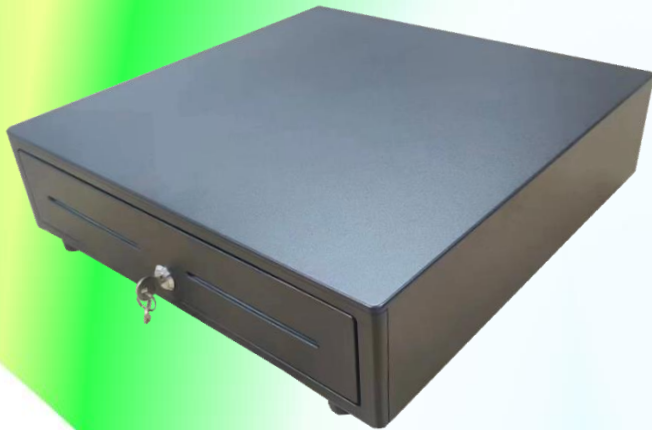

# TCS Full Metal New Model TC-410AR

## Stylish Full Size Heavy-Duty Metal Cash Drawer

**8-Coin 4-Bill Cash Tray**

**9-Coin 8-Bill Vertical Cash Tray**

## New Style 4-Corner Round Design Cash Drawer

### TC-410AR Product Specification

<b>Dimensions</b>	410 (W) x 415 (D) x 100/114 (H) mm Net Weight: 6.6kg
<b>Cash Tray</b>	5 or 8 Coin/4 or 5 Bill (Metal Wire Gripper as standard) 8 or 9 Coin/8-Bill Vertical Cash Tray is available as option Removable Coin Tray and Coin Separator available.
<b>Front panel</b>	Two Media Slot as standard. One media slot also available Option: Stainless Steel front panel available
<b>Lock key</b>	3-Position Manual Lock and Manual Open
<b>Solenoid</b>	Voltage 12V 1A 12-ohm or 24V 0.8A 32-ohm
<b>Interface</b>	6P/4C RJ11 connector as standard, 6P/6C RJ12 with Micro switch as option. Detachable Cable Inlet as standard
<b>Durability</b>	MCBF1,000,000 over cycles
<b>Color</b>	Black, White, Dark Grey as standard