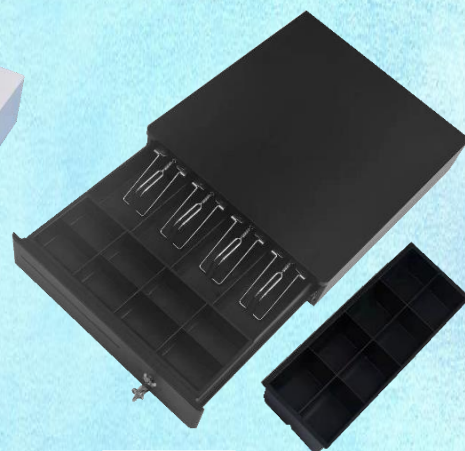

Economical Stylish New Model TC-332ER

For Small Retail Applications at low-cost price

4C+1C/4B

5C/4B

8C/4B

Removable
8-coin Tray

TC-332ER Product Specifications

Dimensions	332 (W) x 365 (D) x 83/97 (H) mm Net Weight: 3.6kg
Cash Tray	Removable adjustable 5-6 Cions with separator or 5 Coins(4C+1C) or Removable 8-fixed Coin Tray 4 Bills [Euro (63.7/70.7/72.7/77.7) or US\$ (71.2x4)] with Metal Wire Gripper Cash Tray
Material	Housing cover and bottom plate: SGCC with Plastic Drawer
Front panel	Round Corner metal front panel without Media Slot
Lock key	3-Position Manual Lock and Manual Open key (N01)
Solenoid	DC12V or 24V 0.8A 32-ohm, Option: 9V, Dual 12V/24V also available
Interface	Modular 6P/4C RJ11 or 6P/6C RJ12 connector with Micro switch as option
Durability	MCBF 500,000 over cycles
Color	Black, White, Dark Grey as standard